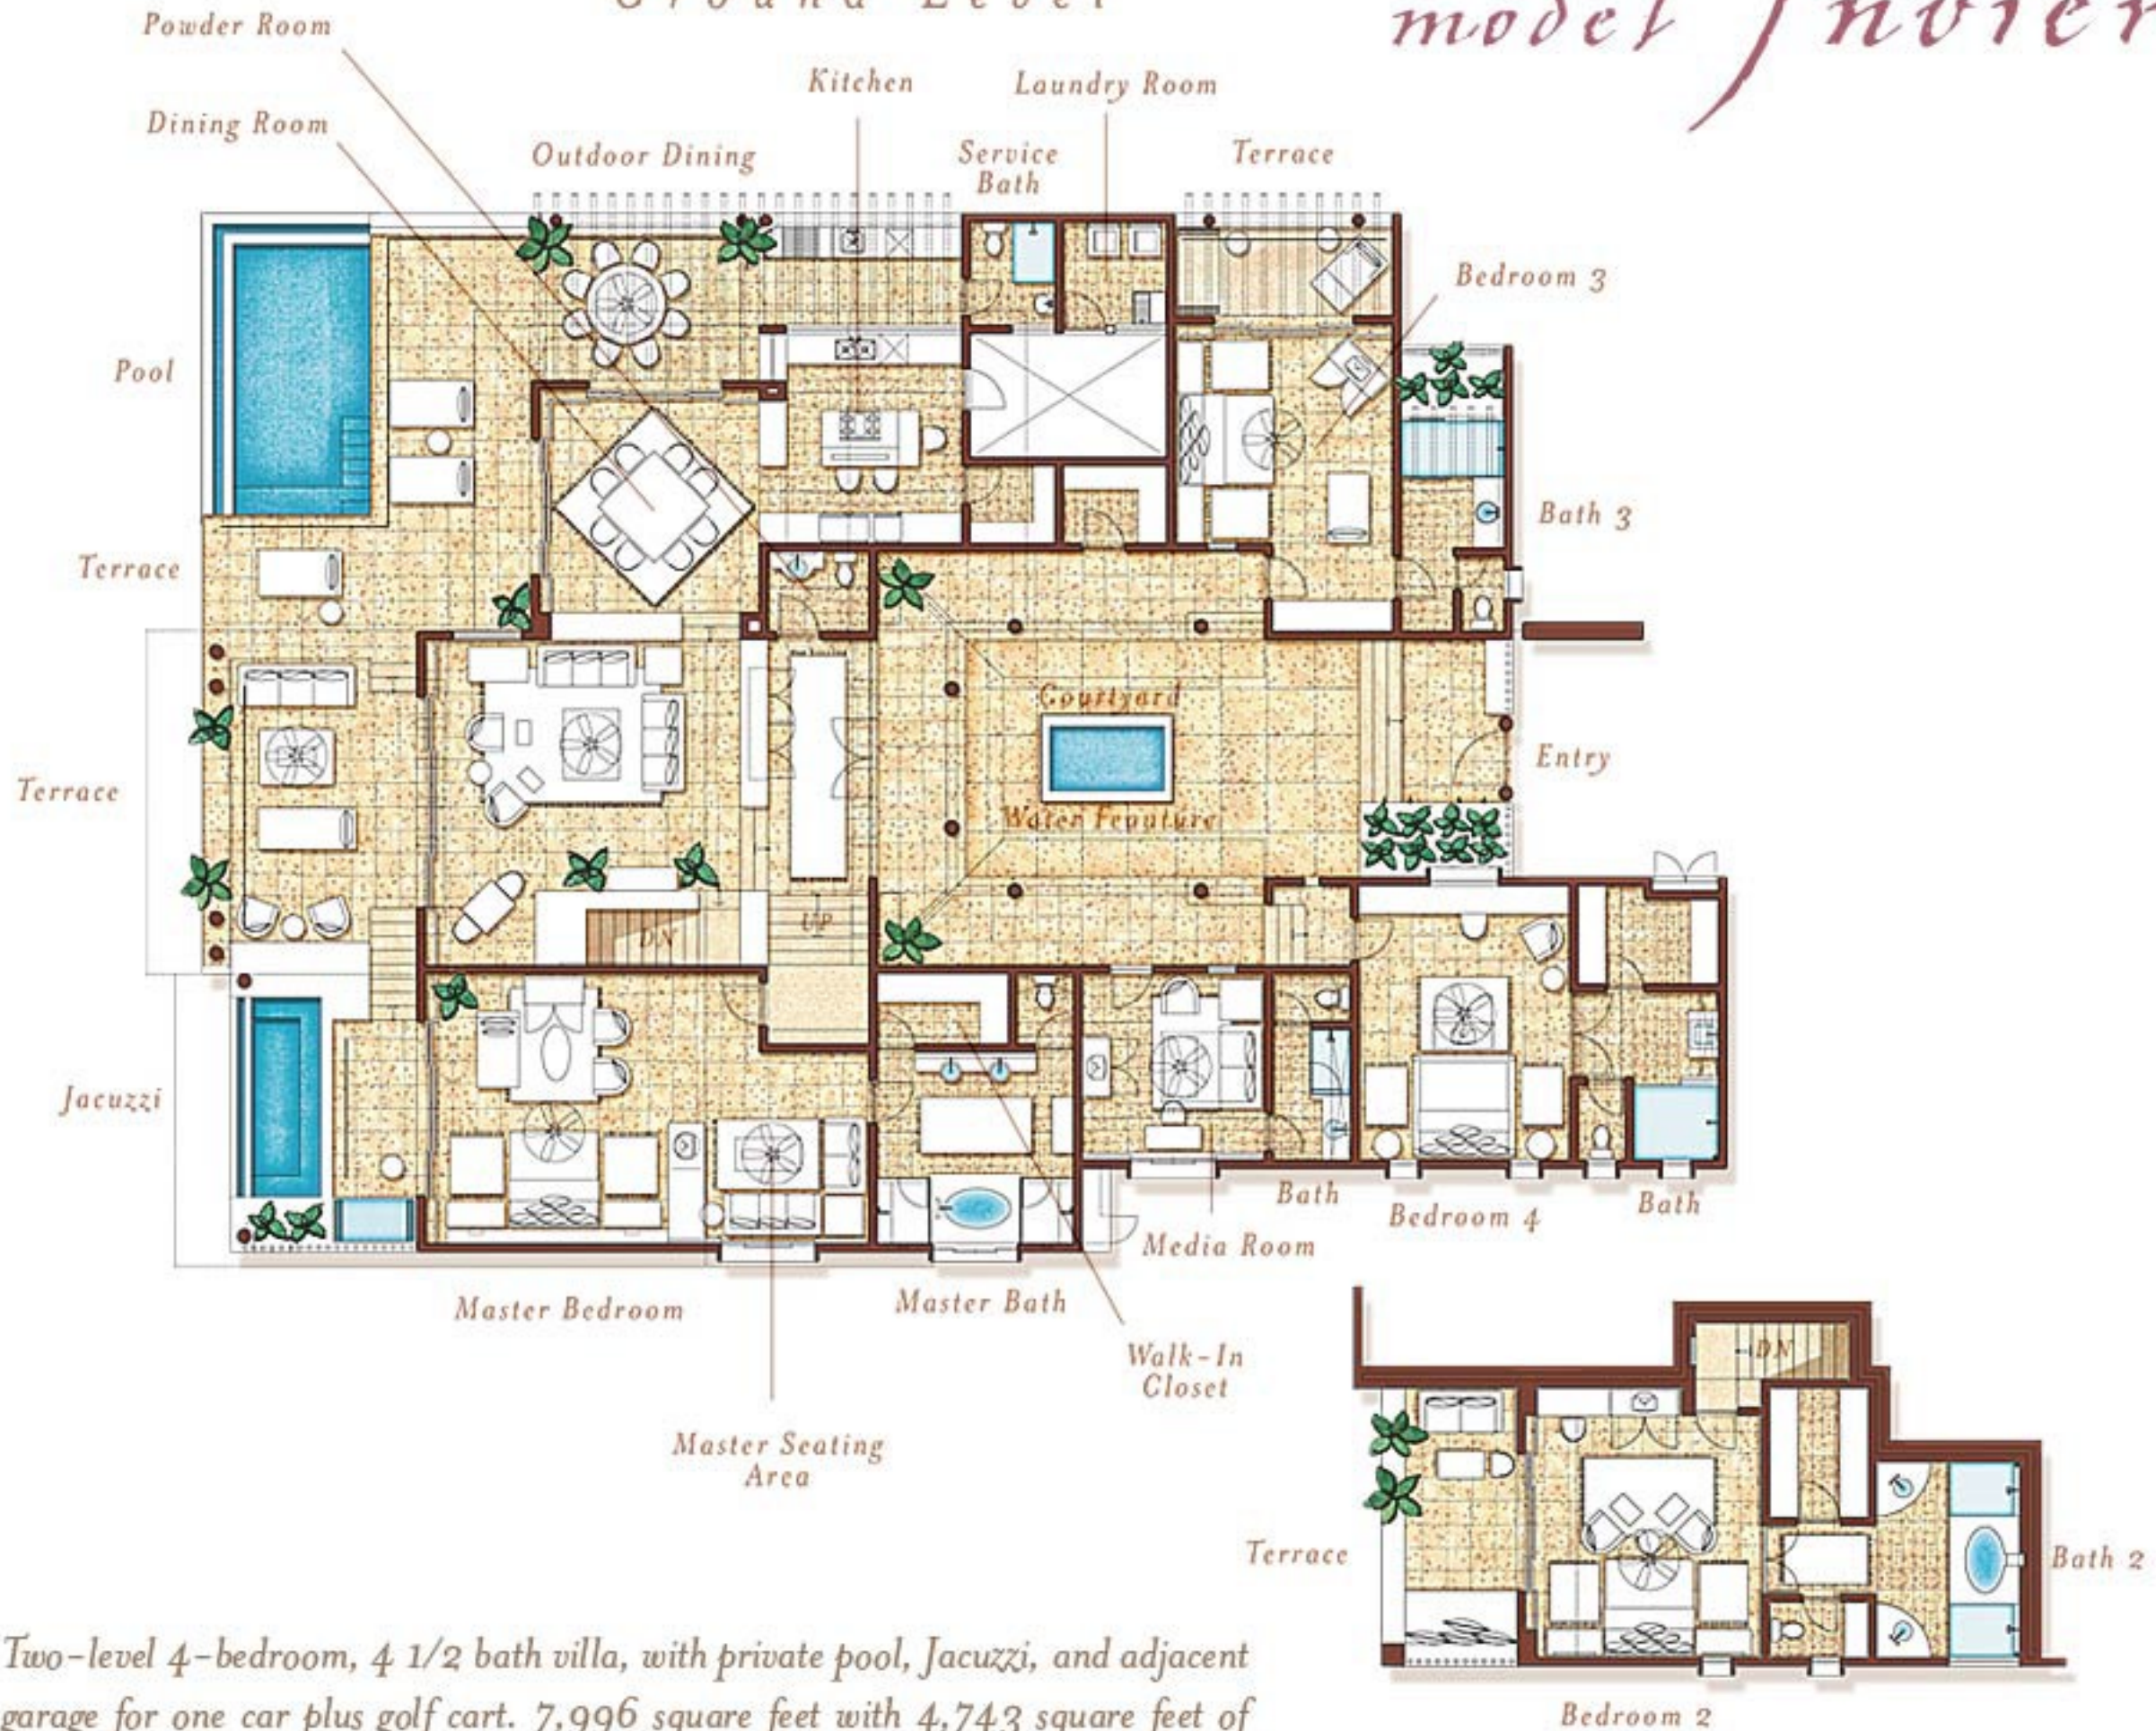

Ground Level

model *Invierno*

Two-level 4-bedroom, 4 1/2 bath villa, with private pool, Jacuzzi, and adjacent garage for one car plus golf cart. 7,996 square feet with 4,743 square feet of air-conditioned space.