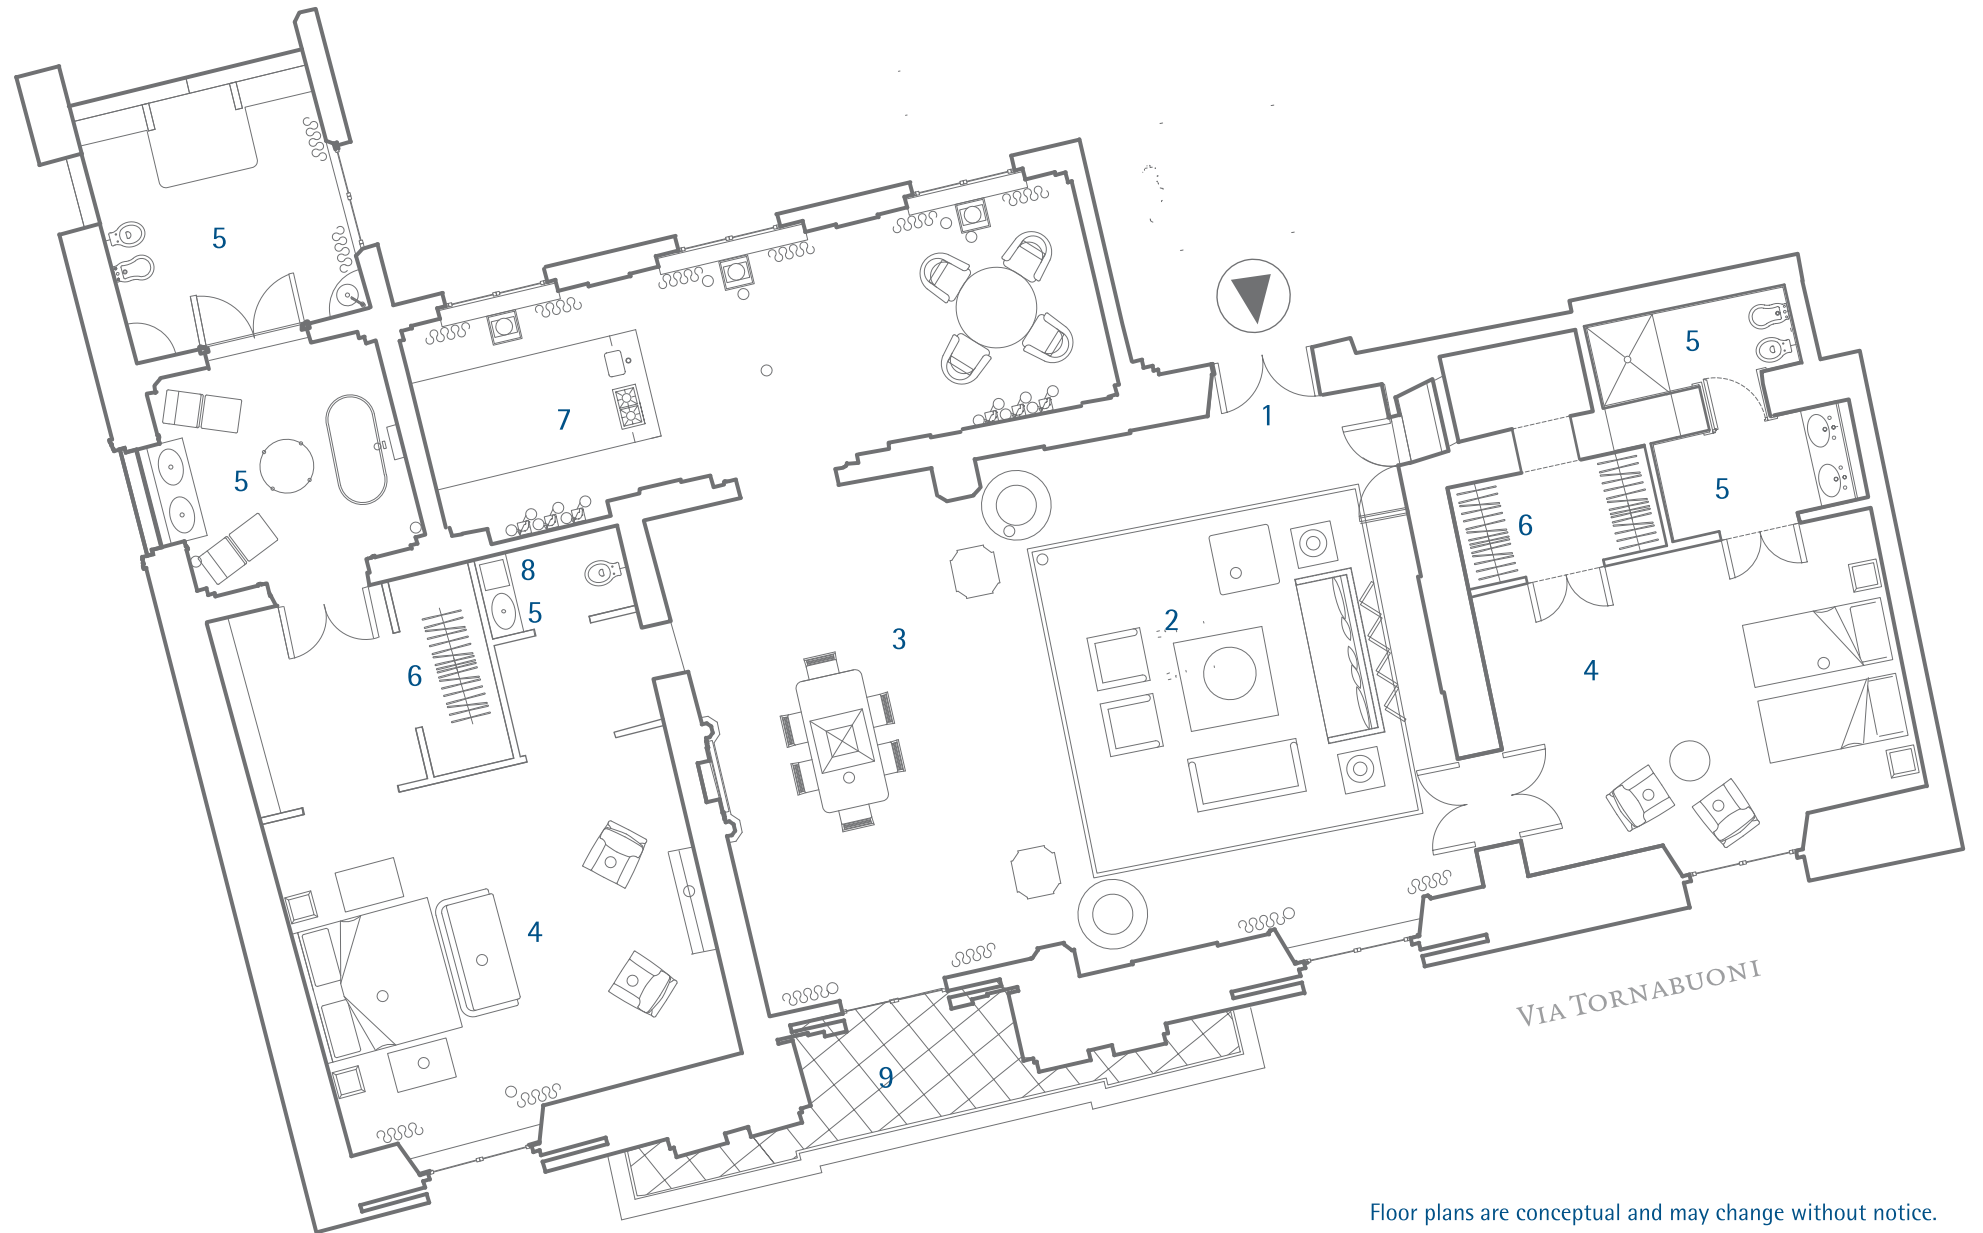

PALAZZO TORNABUONI MICHELOZZO RESIDENCE

surface: 240 sqm (+6,7 sqm)

- 1 entrance
- 2 livingroom
- 3 diningroom
- 4 bedroom
- 5 bathroom
- 6 wardrobe
- 7 kitchen
- 8 laundry room
- 9 terrace (6,7 sqm)

Floor plans are conceptual and may change without notice.