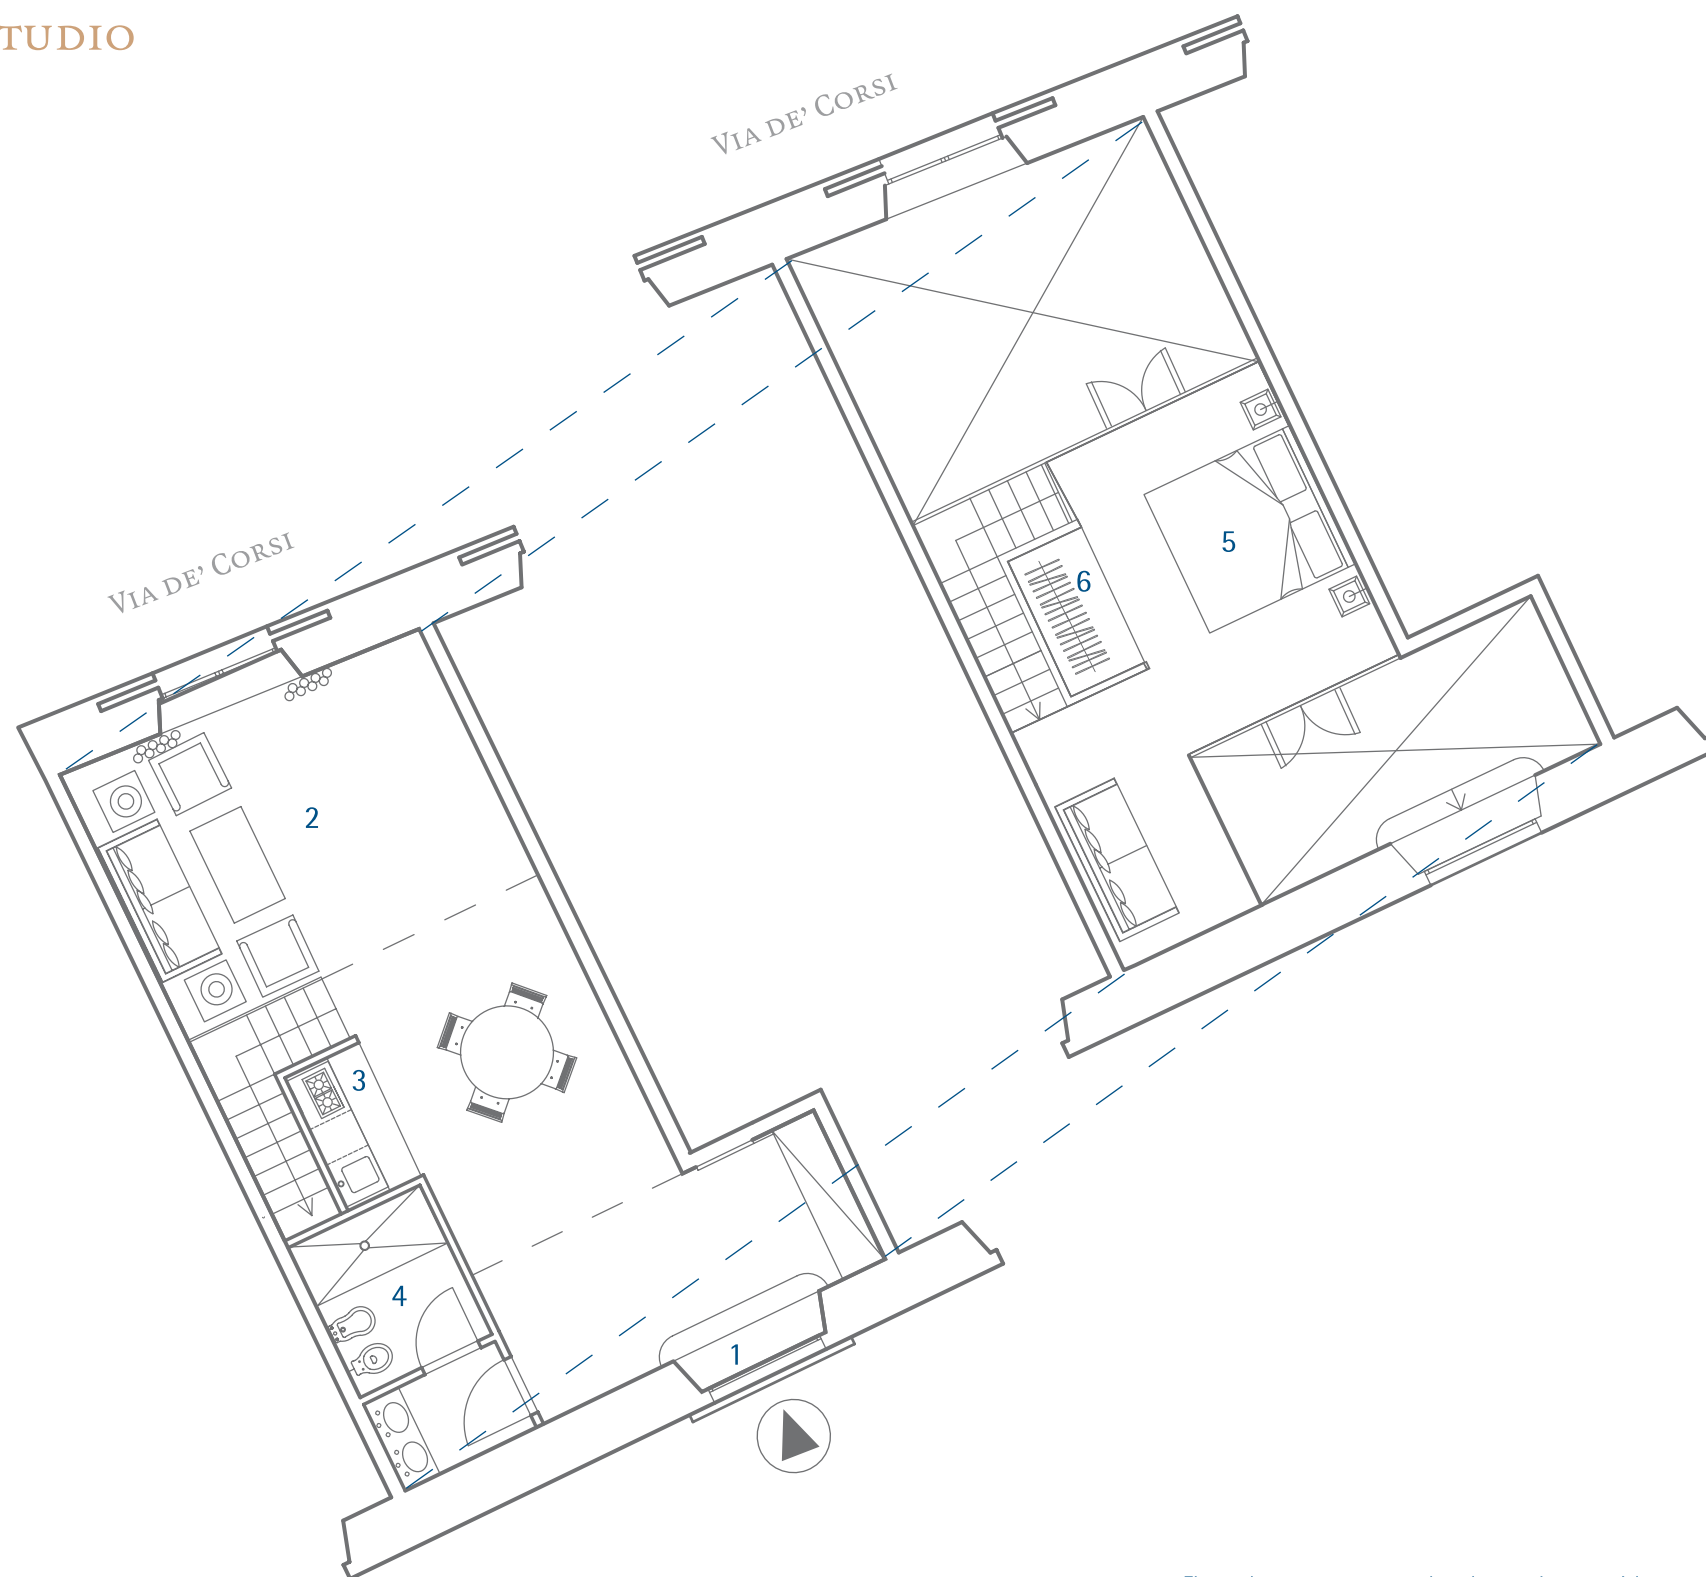

# PALAZZO TORNABUONI STUDIO

surface: 78 sqm

1 entrance

2 livingroom/diningroom

3 kitchen

4 bathroom

5 bedroom

6 wardrobe

Floor plans are conceptual and may change without notice.